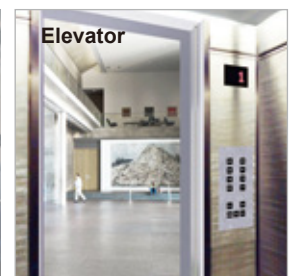

Ultra-mini Fixed Dome Network Camera FD8166

Full HD • Stylish Design •
Easy Installation

VIVOTEK FD8166 is the world's smallest network fixed dome camera. With installation as easy as one-two-three and Power over Ethernet (PoE) functionality, setup time is completed in less than 120 seconds, making installation quick and easy.

The FD8166 features a 2-Megapixel sensor enabling viewing resolution of 1920x1080 at 15 fps, and also supports the industry-standard H.264 compression technology, drastically reducing file sizes and conserving valuable network bandwidth. With MJPEG compatibility also included, video streams can also be transmitted in any of these formats for versatile applications.

Designed with selectable focal lengths, FD8166 can be used in various environments, including but not limited to offices, elevators, campus, chain stores, boutique stores and health care facilities. At the size of only 90 mm in diameter, VIVOTEK FD8166 is truly an all-in-one surveillance solution that meets a wide variety of needs for indoor surveillance. The package also includes VIVOTEK's 32-channel recording software. With all this and more, the FD8166 is the ideal solution for your surveillance needs.

Features

- 2-Megapixel CMOS Sensor
- 15 fps @ 1920x1080
- Real-time H.264, MJPEG Compression (Dual Codec)
- Built-in IEEE 802.3af Compliant PoE
- Built-in MicroSD/SDHC Card Slot for On-board Storage
- Compact and Stylish Design
- Easy Installation